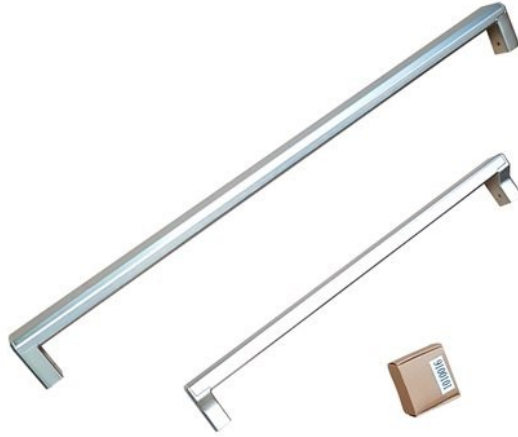

## Handle Kit for 31 Bottom Mount refrigerator Accessories

### **PROHK31BM**

Handle Kit for 31 inches Bottom Mount refrigerator

Professional Series Built-in new range style