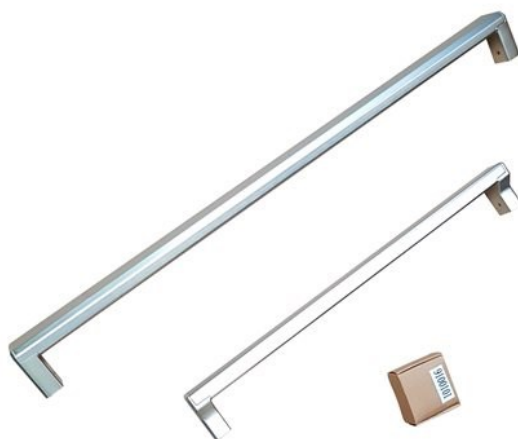

Handle Kit for 31 Bottom Mount refrigerator Accessories

PROHK31BM

Handle Kit for 31 inches Bottom Mount refrigerator

Professional Series Built-in new range style

Specifications

Features
