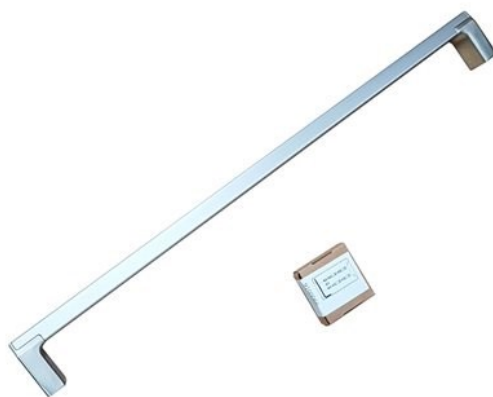

## Handle Kit for 24 Dishwasher Accessories

### **PROHK24DW**

Handle Kit for 24 inches Dishwasher

Professional Series Built-in cooking style