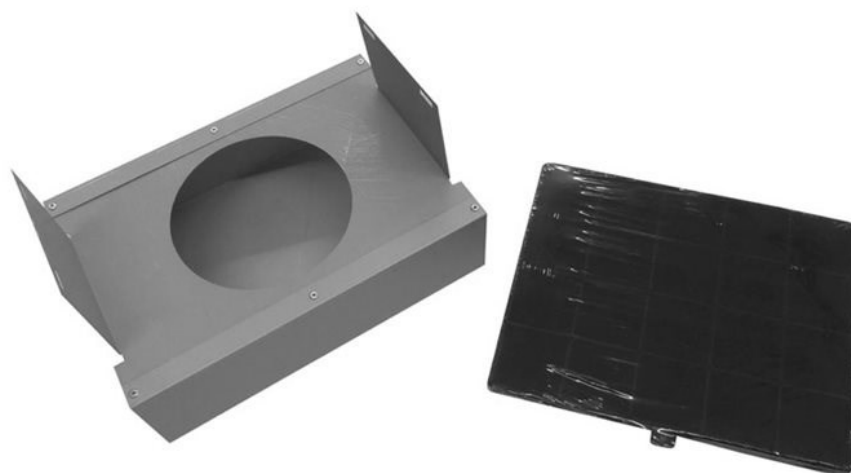

## Charcoal Filter Kit for KG hoods models, all sizes

### Accessories

**901271**

Charcoal Filter Kit for KG hoods models all sizes.