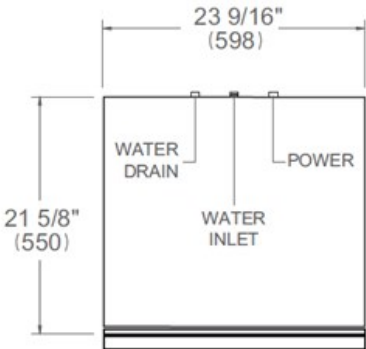

24 inch Dishwasher Tall Tub Panel Ready, 15 place settings, 42 dB, 6 wash cycles Professional Series

DW24T3IPV

This stainless steel tall tub panel ready dishwasher offers superb cleaning performance with 3 spray arms to remove tough deposits. Loads up to 15 place settings and it is equipped with 3 racks: a cutlery tray, a convenient height-adjustable loaded on 2 levels middle rack and a folding tines lower rack. Select one of the 6 available wash cycles and 7 wash options through the concealed multi-button interface. This dishwasher is perfectly insulated and virtually inaudible at 42 dB(A) with optional Stealth mode.

Size	24 in
Place setting	15
Controls	concealed multi-button
Interior finish	stainless steel
User interface	LED display
Spray arms	3
Number of racks	3
Cutlery basket	sliding
Wash cycle	6 - auto, crystal and china, pots and pans, quick, regular, rinse and hold
Wash Options	7 - accel, extra dry, delay start, 3 half load modes, sanitize, scrub, stealth
Delayed start	yes
Lighting	floor projection status light
Drying system	PowerDry Plus
Overflow protection device	yes
Filter system	triple stage metal filter
Certification	CEC, NSF, UL

Technical specifications

Electrical supply	120 V - 60 Hz - 12 A
Power rating	1400 W
Energy consumption	234 kWh

Dimensions

FRONT VIEW

TOP VIEW

Drain hose and toe kick are provided with the unit