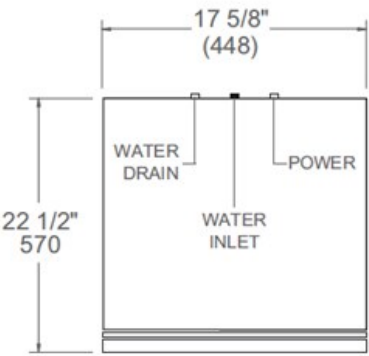

18 inch Dishwasher Standard Tub with Stainless Steel Panel and Bar Handle, 8 place settings, 51 dB, 6 wash cycles

Professional Series

DW18S2IXV

This stainless steel standard tub dishwasher offers superb cleaning performance with 2 spray arms to remove tough deposits. Loads up to 8 place settings and it is equipped with 2 racks: a height-adjustable not loaded middle rack and a folding tines lower rack. Select one of the 6 available wash cycles and 5 wash options through the concealed loop button control.

Size	18 in
Place setting	8
Controls	concealed loop button control
Interior finish	stainless steel
User interface	LED display
Spray arms	2
Number of racks	2
Cutlery basket	removable
Wash cycle	6 - auto, crystal and china, pots and pans, quick, regular, rinse and hold
Wash Options	5 - extra dry, delay start, 1 half load mode, sanitize, scrub
Delayed start	yes
Drying system	ActiveDry
Overflow protection device	yes
Filter system	triple stage metal filter
Certification	ADA Compliant, CEC, NSF, UL

Technical specifications

Electrical supply	120 V - 60 Hz - 12 A
Power rating	1400 W
Energy consumption	239 kWh

Dimensions

FRONT VIEW

TOP VIEW

Drain hose and toe kick are provided with the unit