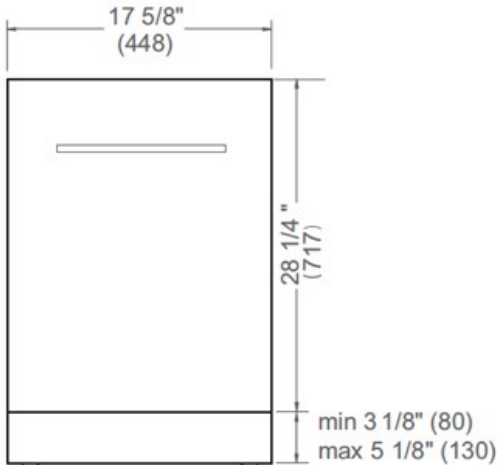

18 inch Dishwasher Standard Tub with Stainless Steel Panel and Bar Handle, 8 place settings, 51 dB, 6 wash cycles

Professional Series

DW18S2IXV

This stainless steel standard tub dishwasher offers superb cleaning performance with 2 spray arms to remove tough deposits. Loads up to 8 place settings and it is equipped with 2 racks: a height-adjustable not loaded middle rack and a folding tines lower rack. Select one of the 6 available wash cycles and 5 wash options through the concealed loop button control.

Size	18 in
Place setting	8
Controls	concealed loop button control
Interior finish	stainless steel
User interface	LED display
Spray arms	2
Number of racks	2
Cutlery basket	removable
Wash cycle	6 - auto, crystal and china, pots and pans, quick, regular, rinse and hold
Wash Options	5 - extra dry, delay start, 1 half load mode, sanitize, scrub
Delayed start	yes
Drying system	ActiveDry
Overflow protection device	yes
Filter system	triple stage metal filter
Certification	ADA Compliant, CEC, NSF, UL

Technical specifications

Electrical supply	120 V - 60 Hz - 12 A
Power rating	1400 W
Energy consumption	239 kWh

Dimensions

FRONT VIEW

TOP VIEW

Drain hose and toe kick are provided with the unit