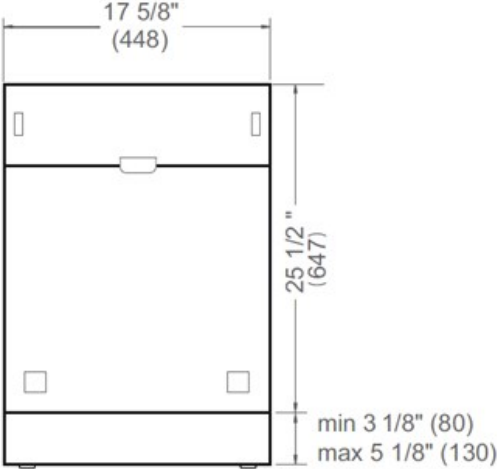

18 inch Dishwasher Standard Tub Panel Ready, 8 place settings, 51 dB, 6 wash cycles
Professional Series

DW18S2IPV

This stainless steel standard tub dishwasher offers superb cleaning performance with 2 spray arms to remove tough deposits. Loads up to 8 place settings and it is equipped with 2 racks: a height-adjustable not loaded middle rack and a folding tines lower rack. Select one of the 6 available wash cycles and 5 wash options through the concealed loop button control.

Size	18 in
Place setting	8
Controls	concealed loop button control
Interior finish	stainless steel
User interface	LED display
Spray arms	2
Number of racks	2
Cutlery basket	removable
Wash cycle	6 - auto, crystal and china, pots and pans, quick, regular, rinse and hold
Wash Options	5 - extra dry, delay start, 1 half load mode, sanitize, scrub
Delayed start	yes
Drying system	ActiveDry
Overflow protection device	yes
Filter system	triple stage metal filter
Certification	ADA Compliant, CEC, NSF, UL

Technical specifications

Electrical supply	120 V - 60 Hz - 12 A
Power rating	1400 W
Energy consumption	239 kWh

Dimensions

FRONT VIEW

TOP VIEW

Drain hose and toe kick are provided with the unit