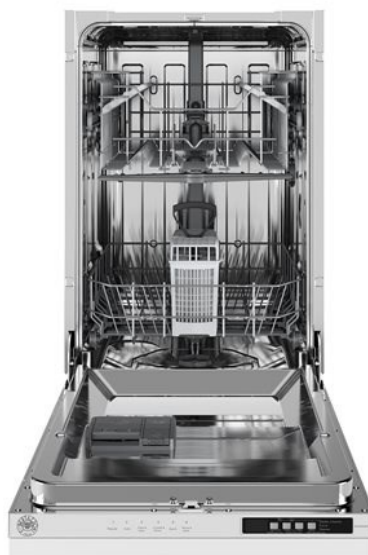

18 inch Dishwasher Standard Tub Panel Ready, 8 place settings, 51 dB, 6 wash cycles
Professional Series

DW18S2IPV

This stainless steel standard tub dishwasher offers superb cleaning performance with 2 spray arms to remove tough deposits. Loads up to 8 place settings and it is equipped with 2 racks: a height-adjustable not loaded middle rack and a folding tines lower rack. Select one of the 6 available wash cycles and 5 wash options through the concealed loop button control.

Size	18 in
Place setting	8
Controls	concealed loop button control
Interior finish	stainless steel
User interface	LED display
Spray arms	2
Number of racks	2
Cutlery basket	removable
Wash cycle	6 - auto, crystal and china, pots and pans, quick, regular, rinse and hold
Wash Options	5 - extra dry, delay start, 1 half load mode, sanitize, scrub
Delayed start	yes
Drying system	ActiveDry
Overflow protection device	yes
Filter system	triple stage metal filter
Certification	ADA Compliant, CEC, NSF, UL