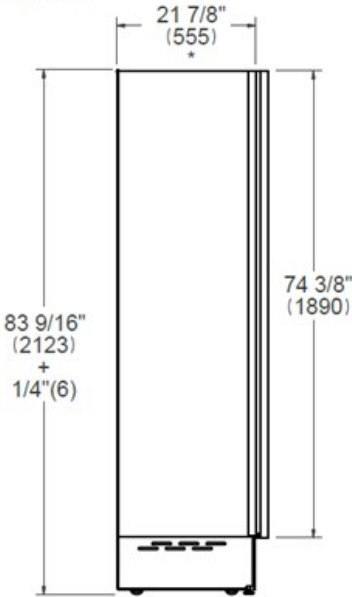

Size	18 in
Cooling system	frost free
User interface	LED touch control interface
Display functions	Door ajar alarm, Super Freeze, Ice maker, Water filter replacement reminder, Eco mode, Vacation mode, Sabbath mode
Lighting	LED lights on sides and top
Door ajar alarm	yes
Door finishing	panel ready
Cabinet finishing	stainless steel back wall
Door storage	3 height-adjustable bins
Freezer net capacity	8.6 cu.ft ³
Freezer shelves	3 height-adjustable + 1 stationary
Freezer drawers	4
Automatic ice maker	yes
Ice production capacity	3.9 lbs/24hrs
Water filter	yes
Water supply pressure	25 psi to 80 psi
Sound rating	43 dbA
Certification	ADA Compliant, CEC, ETL
DOE compliant	yes

Technical specifications

Sound rating	43
Electrical supply	115 V - 60 Hz - 160 W - 2 Amp
Power connection	NEMA 5-15P with 90" power cord
Energy consumption	452.0 kWh/yr

Dimensions

SIDE VIEW

FRONT VIEW