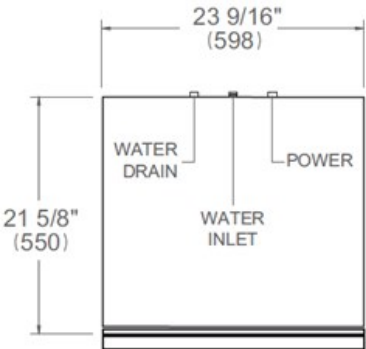

24 inch Dishwasher Tall Tub Panel Ready, 15 place settings, 42 dB, 6 wash cycles Master Series

DW24T3IPV

This stainless steel tall tub panel ready dishwasher offers superb cleaning performance with 3 spray arms to remove tough deposits. Loads up to 15 place settings and it is equipped with 3 racks: a cutlery tray, a convenient height-adjustable loaded on 2 levels middle rack and a folding tines lower rack. Select one of the 6 available wash cycles and 7 wash options through the concealed multi-button interface. This dishwasher is perfectly insulated and virtually inaudible at 42 dB(A) with optional Stealth mode.

Size	24 in
Place setting	15
Controls	concealed multi-button
Interior finish	stainless steel
User interface	LED display
Spray arms	3
Number of racks	3
Cutlery basket	sliding
Wash cycle	6 - auto, crystal and china, pots and pans, quick, regular, rinse and hold
Wash Options	7 - accel, extra dry, delay start, 3 half load modes, sanitize, scrub, stealth
Delayed start	yes
Lighting	floor projection status light
Drying system	PowerDry Plus
Overflow protection device	yes
Filter system	triple stage metal filter
Certification	CEC, NSF, UL

Technical specifications

Electrical supply	120 V - 60 Hz - 12 A
Power rating	1400 W
Energy consumption	234 kWh

Dimensions

FRONT VIEW

TOP VIEW

Drain hose and toe kick are provided with the unit