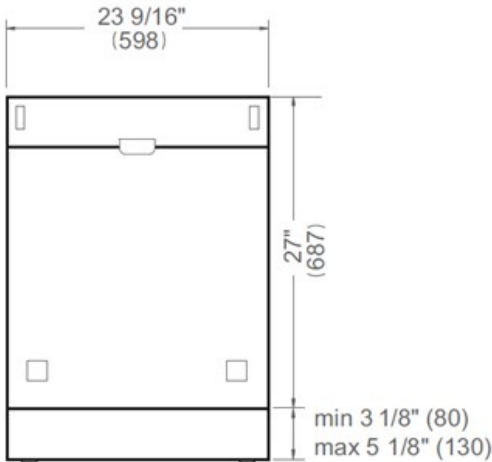

24 inch Dishwasher Tall Tub Panel Ready, 15 place settings, 42 dB, 6 wash cycles Master Series

DW24T3IPV

This stainless steel tall tub panel ready dishwasher offers superb cleaning performance with 3 spray arms to remove tough deposits. Loads up to 15 place settings and it is equipped with 3 racks: a cutlery tray, a convenient height-adjustable loaded on 2 levels middle rack and a folding tines lower rack. Select one of the 6 available wash cycles and 7 wash options through the concealed multi-button interface. This dishwasher is perfectly insulated and virtually inaudible at 42 dB(A) with optional Stealth mode.

Size	24 in
Place setting	15
Controls	concealed multi-button
Interior finish	stainless steel
User interface	LED display
Spray arms	3
Number of racks	3
Cutlery basket	sliding
Wash cycle	6 - auto, crystal and china, pots and pans, quick, regular, rinse and hold
Wash Options	7 - accel, extra dry, delay start, 3 half load modes, sanitize, scrub, stealth
Delayed start	yes
Lighting	floor projection status light
Drying system	PowerDry Plus
Overflow protection device	yes
Filter system	triple stage metal filter
Certification	CEC, NSF, UL

Technical specifications

Electrical supply	120 V - 60 Hz - 12 A
Power rating	1400 W
Energy consumption	234 kWh

Dimensions

FRONT VIEW

TOP VIEW

Drain hose and toe kick are provided with the unit