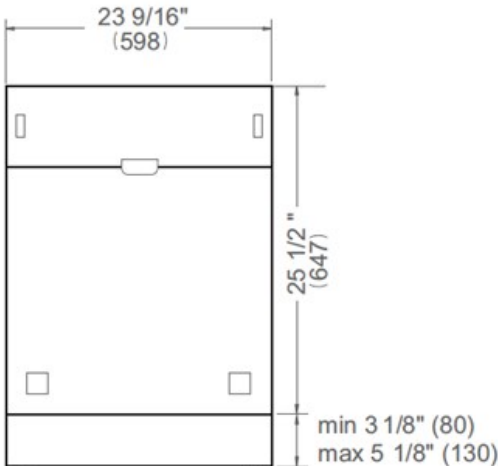

24 inch Dishwasher Standard Tub Panel Ready, 15 place settings, 42 dB, 6 wash cycles Master Series

DW24S3IPV

This stainless steel standard tub panel ready dishwasher offers superb cleaning performance with 3 spray arms to remove tough deposits. Loads up to 15 place settings and it is equipped with 3 racks: a cutlery tray, a convenient height-adjustable loaded on 2 levels middle rack and a folding tines lower rack. Select one of the 6 available wash cycles and 7 wash options through the concealed multi-button interface. This dishwasher is perfectly insulated and virtually inaudible at 42 dB(A) with optional Stealth mode.

Size	24 in
Place setting	15
Controls	concealed multi-button
Interior finish	stainless steel
User interface	LED display
Spray arms	3
Number of racks	3
Cutlery basket	sliding
Wash cycle	6 - auto, crystal and china, pots and pans, quick, regular, rinse and hold
Wash Options	7 - accel, extra dry, delay start, 3 half load modes, sanitize, scrub, stealth
Delayed start	yes
Lighting	floor projection status light
Drying system	PowerDry Plus
Overflow protection device	yes
Filter system	triple stage metal filter
Certification	ADA Compliant, CEC, NSF, UL

Technical specifications

Electrical supply	120 V - 60 Hz - 12 A
Power rating	1400 W
Energy consumption	234 kWh

Dimensions

FRONT VIEW

TOP VIEW

Drain hose and toe kick are provided with the unit