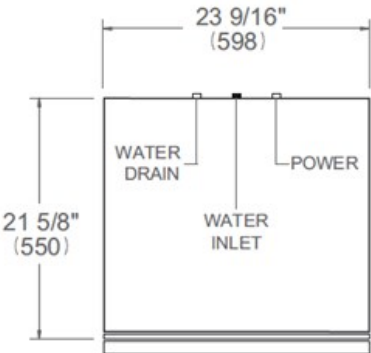

24 inch Dishwasher Standard Tub Panel Ready, 15 place settings, 42 dB, 6 wash cycles Master Series

DW24S3IPV

This stainless steel standard tub panel ready dishwasher offers superb cleaning performance with 3 spray arms to remove tough deposits. Loads up to 15 place settings and it is equipped with 3 racks: a cutlery tray, a convenient height-adjustable loaded on 2 levels middle rack and a folding tines lower rack. Select one of the 6 available wash cycles and 7 wash options through the concealed multi-button interface. This dishwasher is perfectly insulated and virtually inaudible at 42 dB(A) with optional Stealth mode.

Size	24 in
Place setting	15
Controls	concealed multi-button
Interior finish	stainless steel
User interface	LED display
Spray arms	3
Number of racks	3
Cutlery basket	sliding
Wash cycle	6 - auto, crystal and china, pots and pans, quick, regular, rinse and hold
Wash Options	7 - accel, extra dry, delay start, 3 half load modes, sanitize, scrub, stealth
Delayed start	yes
Lighting	floor projection status light
Drying system	PowerDry Plus
Overflow protection device	yes
Filter system	triple stage metal filter
Certification	ADA Compliant, CEC, NSF, UL

Technical specifications

Electrical supply	120 V - 60 Hz - 12 A
Power rating	1400 W
Energy consumption	234 kWh

Dimensions

FRONT VIEW

TOP VIEW

Drain hose and toe kick are provided with the unit