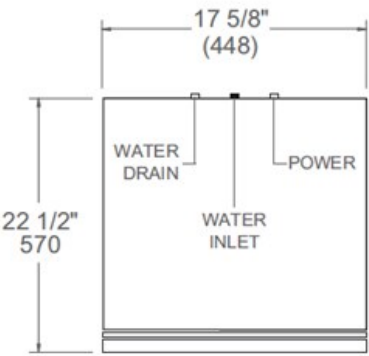

18 inch Dishwasher Standard Tub with Stainless Steel Panel and Bar Handle, 8 place settings, 51 dB, 6 wash cycles
Master Series

DW18S2IXV

This stainless steel standard tub dishwasher offers superb cleaning performance with 2 spray arms to remove tough deposits. Loads up to 8 place settings and it is equipped with 2 racks: a height-adjustable not loaded middle rack and a folding tines lower rack. Select one of the 6 available wash cycles and 5 wash options through the concealed loop button control.

Size	18 in
Place setting	8
Controls	concealed loop button control
Interior finish	stainless steel
User interface	LED display
Spray arms	2
Number of racks	2
Cutlery basket	removable
Wash cycle	6 - auto, crystal and china, pots and pans, quick, regular, rinse and hold
Wash Options	5 - extra dry, delay start, 1 half load mode, sanitize, scrub
Delayed start	yes
Drying system	ActiveDry
Overflow protection device	yes
Filter system	triple stage metal filter
Certification	ADA Compliant, CEC, NSF, UL

Technical specifications

Electrical supply	120 V - 60 Hz - 12 A
Power rating	1400 W
Energy consumption	239 kWh

Dimensions

FRONT VIEW

TOP VIEW

Drain hose and toe kick are provided with the unit