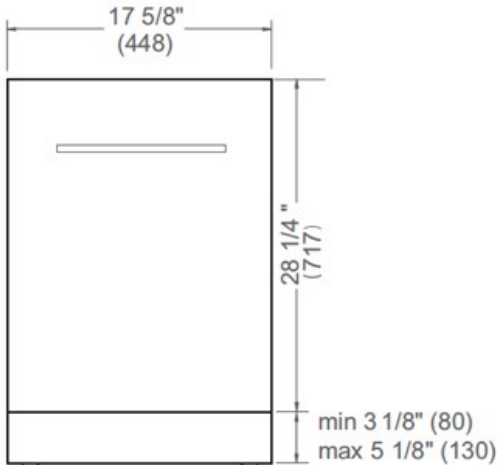

18 inch Dishwasher Standard Tub with Stainless Steel Panel and Bar Handle, 8 place settings, 51 dB, 6 wash cycles
Master Series

DW18S2IXV

This stainless steel standard tub dishwasher offers superb cleaning performance with 2 spray arms to remove tough deposits. Loads up to 8 place settings and it is equipped with 2 racks: a height-adjustable not loaded middle rack and a folding tines lower rack. Select one of the 6 available wash cycles and 5 wash options through the concealed loop button control.

Size	18 in
Place setting	8
Controls	concealed loop button control
Interior finish	stainless steel
User interface	LED display
Spray arms	2
Number of racks	2
Cutlery basket	removable
Wash cycle	6 - auto, crystal and china, pots and pans, quick, regular, rinse and hold
Wash Options	5 - extra dry, delay start, 1 half load mode, sanitize, scrub
Delayed start	yes
Drying system	ActiveDry
Overflow protection device	yes
Filter system	triple stage metal filter
Certification	ADA Compliant, CEC, NSF, UL

Technical specifications

Electrical supply	120 V - 60 Hz - 12 A
Power rating	1400 W
Energy consumption	239 kWh

Dimensions

FRONT VIEW

TOP VIEW

Drain hose and toe kick are provided with the unit