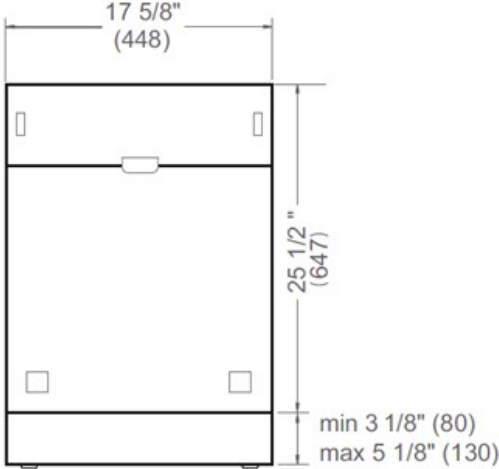

**18 inch Dishwasher Standard Tub Panel Ready, 8 place
settings, 51 dB, 6 wash cycles**
Master Series

DW18S2IPV

This stainless steel standard tub dishwasher offers superb cleaning performance with 2 spray arms to remove tough deposits. Loads up to 8 place settings and it is equipped with 2 racks: a height-adjustable not loaded middle rack and a folding tines lower rack. Select one of the 6 available wash cycles and 5 wash options through the concealed loop button control.

Size	18 in
Place setting	8
Controls	concealed loop button control
Interior finish	stainless steel
User interface	LED display
Spray arms	2
Number of racks	2
Cutlery basket	removable
Wash cycle	6 - auto, crystal and china, pots and pans, quick, regular, rinse and hold
Wash Options	5 - extra dry, delay start, 1 half load mode, sanitize, scrub
Delayed start	yes
Drying system	ActiveDry
Overflow protection device	yes
Filter system	triple stage metal filter
Certification	ADA Compliant, CEC, NSF, UL

Technical specifications

Electrical supply	120 V - 60 Hz - 12 A
Power rating	1400 W
Energy consumption	239 kWh

Dimensions

FRONT VIEW

TOP VIEW

Drain hose and toe kick are provided with the unit