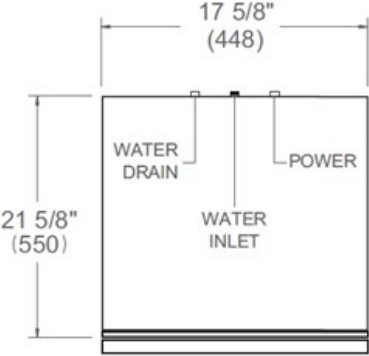

**18 inch Dishwasher Standard Tub Panel Ready, 8 place
settings, 51 dB, 6 wash cycles**
Master Series

DW18S2IPV

This stainless steel standard tub dishwasher offers superb cleaning performance with 2 spray arms to remove tough deposits. Loads up to 8 place settings and it is equipped with 2 racks: a height-adjustable not loaded middle rack and a folding tines lower rack. Select one of the 6 available wash cycles and 5 wash options through the concealed loop button control.

Size	18 in
Place setting	8
Controls	concealed loop button control
Interior finish	stainless steel
User interface	LED display
Spray arms	2
Number of racks	2
Cutlery basket	removable
Wash cycle	6 - auto, crystal and china, pots and pans, quick, regular, rinse and hold
Wash Options	5 - extra dry, delay start, 1 half load mode, sanitize, scrub
Delayed start	yes
Drying system	ActiveDry
Overflow protection device	yes
Filter system	triple stage metal filter
Certification	ADA Compliant, CEC, NSF, UL

Technical specifications

Electrical supply	120 V - 60 Hz - 12 A
Power rating	1400 W
Energy consumption	239 kWh

Dimensions

FRONT VIEW

TOP VIEW

Drain hose and toe kick are provided with the unit