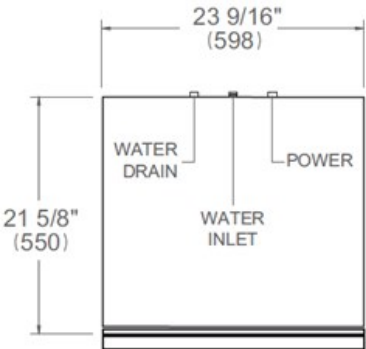

24 inch Dishwasher Tall Tub Panel Ready, 15 place settings, 42 dB, 6 wash cycles Heritage Series

DW24T3IPV

This stainless steel tall tub panel ready dishwasher offers superb cleaning performance with 3 spray arms to remove tough deposits. Loads up to 15 place settings and it is equipped with 3 racks: a cutlery tray, a convenient height-adjustable loaded on 2 levels middle rack and a folding tines lower rack. Select one of the 6 available wash cycles and 7 wash options through the concealed multi-button interface. This dishwasher is perfectly insulated and virtually inaudible at 42 dB(A) with optional Stealth mode.

Size	24 in
Place setting	15
Controls	concealed multi-button
Interior finish	stainless steel
User interface	LED display
Spray arms	3
Number of racks	3
Cutlery basket	sliding
Wash cycle	6 - auto, crystal and china, pots and pans, quick, regular, rinse and hold
Wash Options	7 - accel, extra dry, delay start, 3 half load modes, sanitize, scrub, stealth
Delayed start	yes
Lighting	floor projection status light
Drying system	PowerDry Plus
Overflow protection device	yes
Filter system	triple stage metal filter
Certification	CEC, NSF, UL

Technical specifications

Electrical supply	120 V - 60 Hz - 12 A
Power rating	1400 W
Energy consumption	234 kWh

Dimensions

FRONT VIEW

TOP VIEW

Drain hose and toe kick are provided with the unit