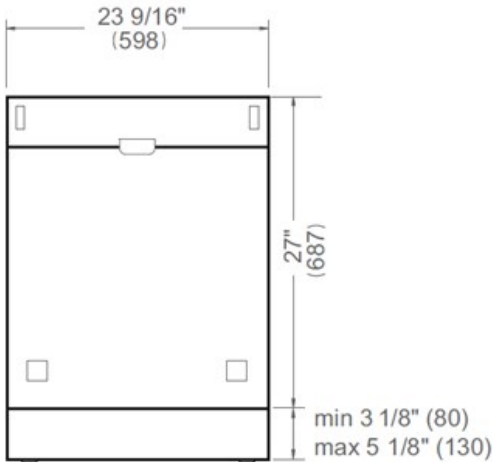

24 inch Dishwasher Tall Tub Panel Ready, 15 place settings, 42 dB, 6 wash cycles Heritage Series

DW24T3IPV

This stainless steel tall tub panel ready dishwasher offers superb cleaning performance with 3 spray arms to remove tough deposits. Loads up to 15 place settings and it is equipped with 3 racks: a cutlery tray, a convenient height-adjustable loaded on 2 levels middle rack and a folding tines lower rack. Select one of the 6 available wash cycles and 7 wash options through the concealed multi-button interface. This dishwasher is perfectly insulated and virtually inaudible at 42 dB(A) with optional Stealth mode.

Size	24 in
Place setting	15
Controls	concealed multi-button
Interior finish	stainless steel
User interface	LED display
Spray arms	3
Number of racks	3
Cutlery basket	sliding
Wash cycle	6 - auto, crystal and china, pots and pans, quick, regular, rinse and hold
Wash Options	7 - accel, extra dry, delay start, 3 half load modes, sanitize, scrub, stealth
Delayed start	yes
Lighting	floor projection status light
Drying system	PowerDry Plus
Overflow protection device	yes
Filter system	triple stage metal filter
Certification	CEC, NSF, UL

Technical specifications

Electrical supply	120 V - 60 Hz - 12 A
Power rating	1400 W
Energy consumption	234 kWh

Dimensions

FRONT VIEW

TOP VIEW

Drain hose and toe kick are provided with the unit