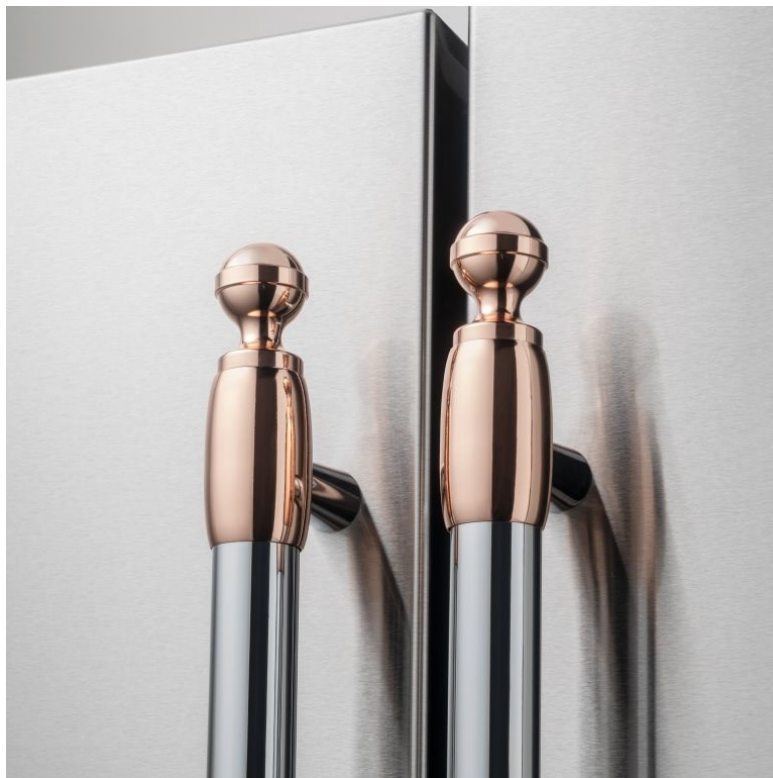

Copper décor set for Refrigerator and Dishwasher Collezione Metalli

DS2HERTCP

The Copper option is plated with real metal and polished to a high shine that will stay looking beautiful for years to come. Thanks to the tough special treatment, the set is protected from the knocks and spills of kitchen life. Each element is Copper-plated with real metal, which adds a luxurious facet to the timeless design details of your Bertazzoni Heritage Series appliances. Available for your range, hood, refrigerator and dishwasher.

The Collezione Metalli for the Bertazzoni Heritage Series is available in three finishes: Gold, Copper and Black Nickel. Each finish comes in two sets that you can buy with your appliance or at a later date. They are simple to install at home, with no special tools. For more details, watch our tutorial video below.

This set contains 6 x handle finials in Copper to personalize one two-door Refrigerator and a Dishwasher.

Specifications

Features

Series	Heritage Series
--------	-----------------

Finish	copper
--------	--------