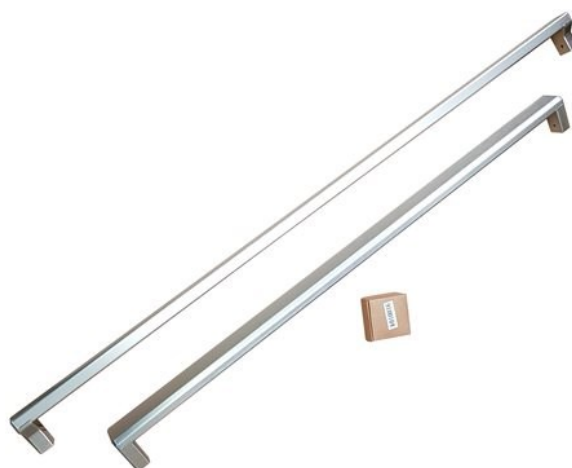

Handle Kit for 36 Built-in refrigerator Accessories

PROHK36PI

Handle Kit for 36 inches Built-in refrigerator

Professional Series New range style

Specifications

Features
