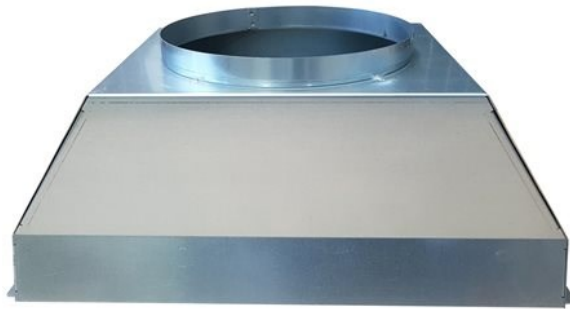

## Air Bracket for KU model 2 motors, all sizes Accessories

**901264**

Air Bracket for KU48/36 model hoods, 2 motors