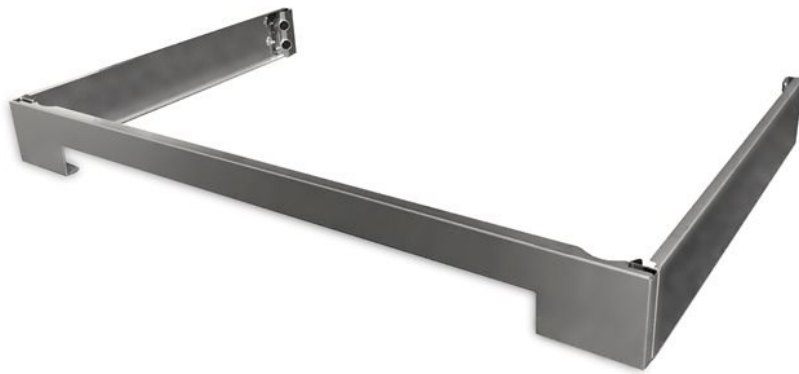

48" Toekick Panel Accessories

TKP48X

Elegant toe-kick to conceal the legs of a range on both front and sides. Fits any range of the same size.

Products and packaging are 99% recyclable.

Specifications

Features

Size	48 in
Family	toekick panels
Product	cookers
Features	Stainless steel design

Dimensions