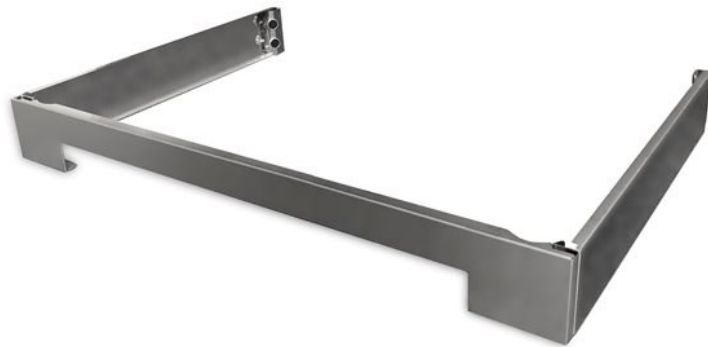

## 36" Toekick Panel Accessories

### **TKP36X**

Elegant toe-kick to conceal the legs of a range on both front and sides. Fits any range of the same size.

Products and packaging are 99% recyclable.

## Features

Size	36 in
Family	toekick panels
Product	cookers
Features	Stainless steel design