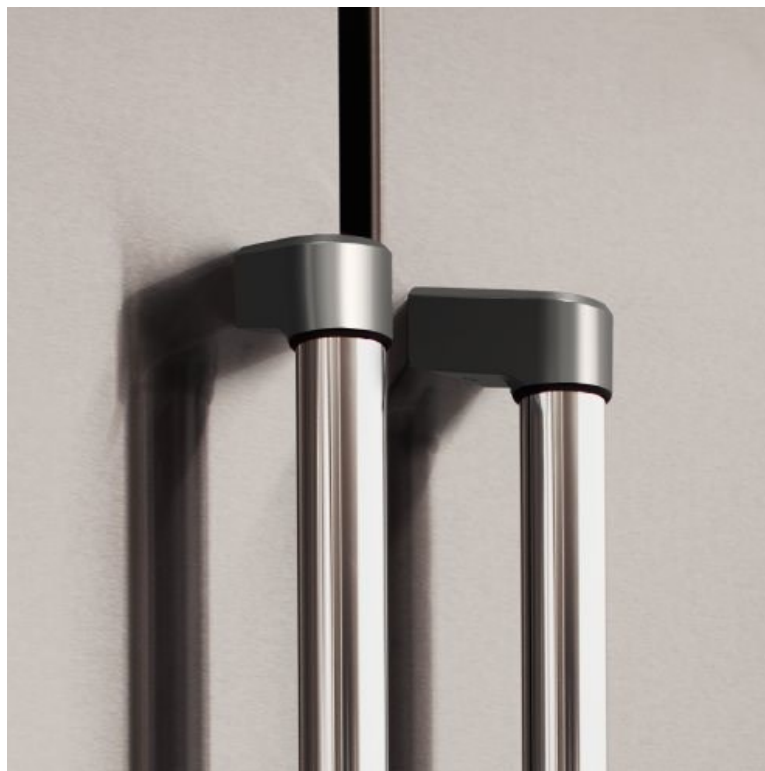

**Master Series Handle Terminals Décor Set - 2 terminals  
(for 1 handle) - Black Nickel**  
Collezione Metalli Master Series

**DS2HERTSB**

Black Nickel offers a matt finish that brings a stylish modern touch to your Bertazzoni Master Series appliances. Each piece is plated with real Nickel and protected from the hard knocks of kitchen life by a special treatment. It will add a unique finishing touch to your appliances that will last for many years to come. This striking real metal finish is available in sets designed to enhance your Master Series range, refrigerator and dishwasher.

The Collezione Metalli for the Bertazzoni Master Series is available in two finishes: Gold and Black Nickel. Each finish comes in two sets that you can buy with your appliance or at a later date. They are simple to install at home, with no special tools. For more details, watch our tutorial video below.

This set contains 2 x handle finials in Black Nickel to personalize 1 range, refrigerator or dishwasher handle.

[Guarda online](#)