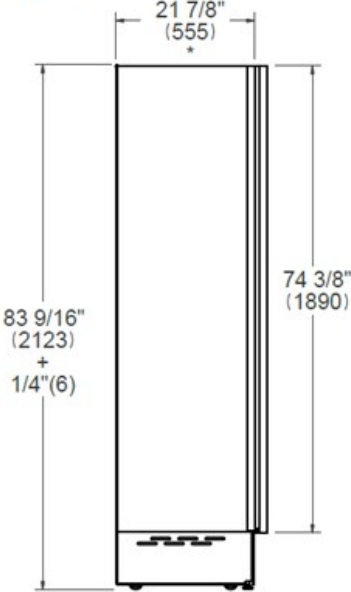

Size	18 in
Cooling system	frost free
User interface	LED touch control interface
Display functions	Door ajar alarm, Super Freeze, Ice maker, Water filter replacement reminder, Eco mode, Vacation mode, Sabbath mode
Lighting	LED lights on sides and top
Door ajar alarm	yes
Door finishing	panel ready
Cabinet finishing	stainless steel back wall
Door storage	3 height-adjustable bins
Freezer net capacity	8.6 cu.ft ³
Freezer shelves	3 height-adjustable + 1 stationary
Freezer drawers	4
Automatic ice maker	yes
Ice production capacity	3.9 lbs/24hrs
Water filter	yes
Water supply pressure	25 psi to 80 psi
Sound rating	43 dbA
Certification	ADA Compliant, CEC, ETL
DOE compliant	yes

Technical specifications

Sound rating	43
Electrical supply	115 V - 60 Hz - 160 W - 2 Amp
Power connection	NEMA 5-15P with 90" power cord
Energy consumption	452.0 kWh/yr

Dimensions

SIDE VIEW

FRONT VIEW