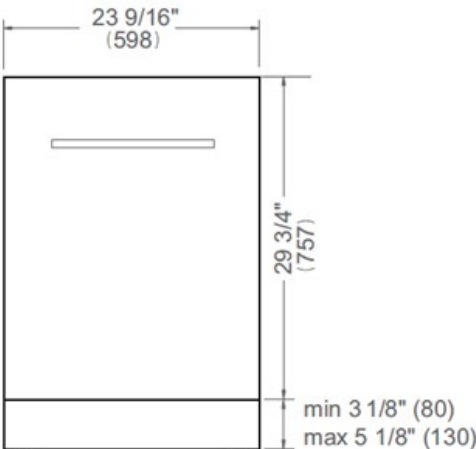

Size	24 in
Place setting	16
Controls	concealed multi-button
Interior finish	stainless steel
User interface	LED display
Spray arms	3 + DirectWash zone
Number of racks	3
Cutlery basket	sliding
Wash cycle	8 - auto, crystal and china, normal plus, pots and pans, quick, regular, rinse and hold, soak and wash
Wash Options	7 - accel, extra dry, delay start, 3 half load modes, sanitize, scrub, stealth
Delayed start	yes
Lighting	1 LED light for tub illumination + floor projection status light
Drying system	PowerDry Plus
Overflow protection device	yes
Filter system	triple stage metal filter
Water softener	yes
Certification	CEC, NSF, UL

Technical specifications

Electrical supply	120 V - 60 Hz - 12 A
Power rating	1400 W
Energy consumption	234 kWh

Dimensions

FRONT VIEW

TOP VIEW